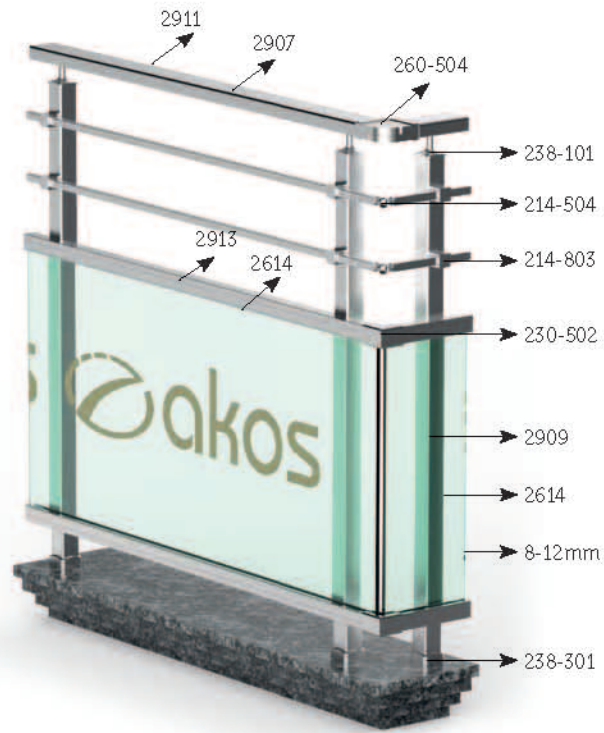

# AKOS 200

Square Railing Application Models  
Kare Korkuluk Uygulama Modelleri

Baghdad

Abuja

Athens

Belgrade

Jerusalem

London