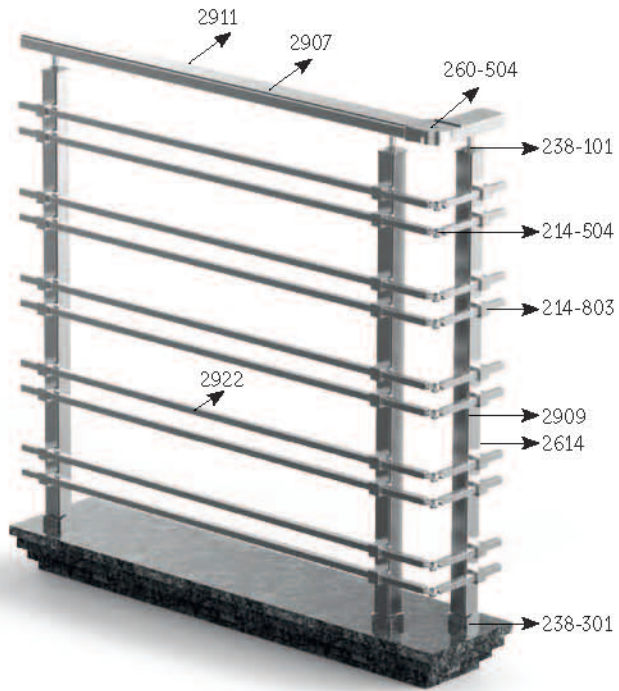

AKOS 200

Square Railing Application Models
Kare Korkuluk Uygulama Modelleri

Baghdad